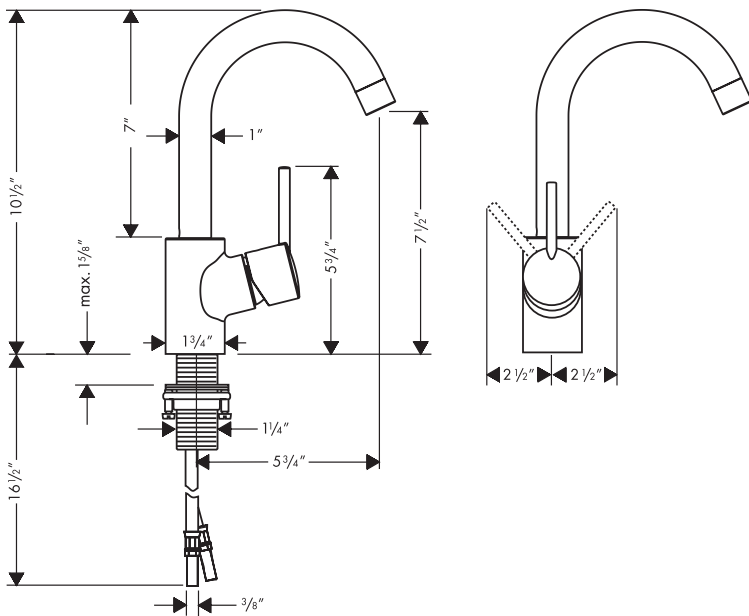

Available Finishes

Chrome

32070001

Brushed Nickel

32070821

The measurements shown are for reference only.

Products and specifications shown are subject to change without notice.

Specification sheet revised 1/2009

Installation Notes

- 3/8" supply hoses - requires 3/8" compression fittings

Optional Accessories

6" baseplate

06490XX0

hansgrohe