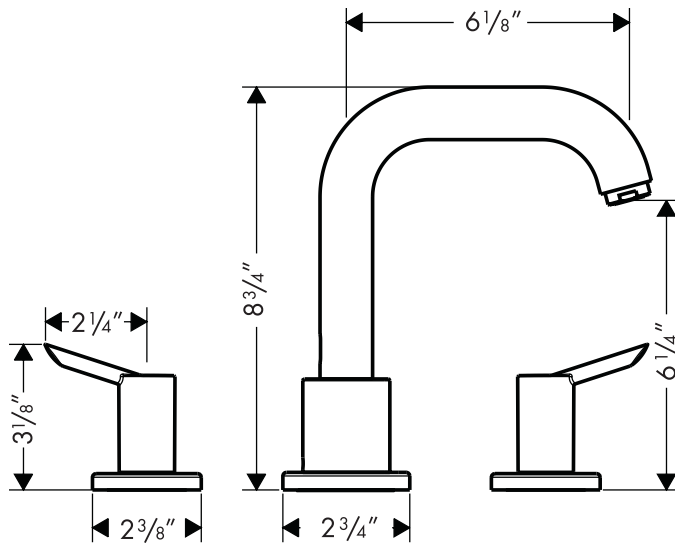

Focus S Trim, 3-Hole Roman Tub Set

31732001

Product Features

- Solid brass
- 90° ceramic cartridges
- Up to 10 gpm @ 44 psi

Code Compliance

This unit meets or exceeds the following:

- ADA Compliant
- ASME A112.18.1
- CSA B125.1
- Listed by IAPMO

Specification sheet revised 1/2009

hansgrohe