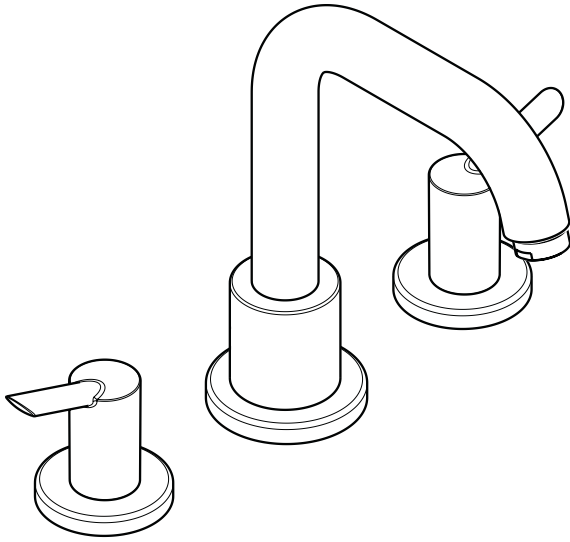

Focus S Trim, 3-Hole Roman Tub Set

31732001

Product Features

- Solid brass
- 90° ceramic cartridges
- Up to 10 gpm @ 44 psi

Code Compliance

This unit meets or exceeds the following:

- ADA Compliant
- ASME A112.18.1
- CSA B125.1
- Listed by IAPMO