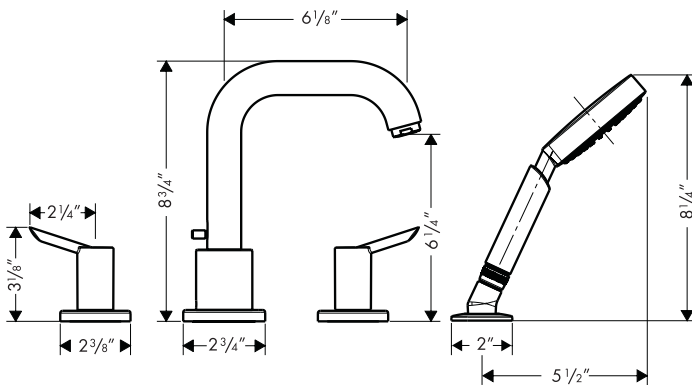

Focus™ S Trim, 4-Hole Roman Tub Set

31733001

Product Features

- Full handles
- Solid brass
- 90° ceramic cartridges
- Up to 10 gpm @ 44 psi
- Includes Raindance S 100 AIR 3-Jet handshower, 2.5 gpm
- Protection against backflow provided by check valve

Code Compliance

This unit meets or exceeds the following:

- ASME A112.18.1
- CSA B125.1
- Listed by IAPMO

Available Finishes

Chrome

31733001

Required Accessories

Rough

06646000

The measurements shown are for reference only.

Products and specifications shown are subject to change without notice.

Specification sheet revised 5/2008

hansgrohe