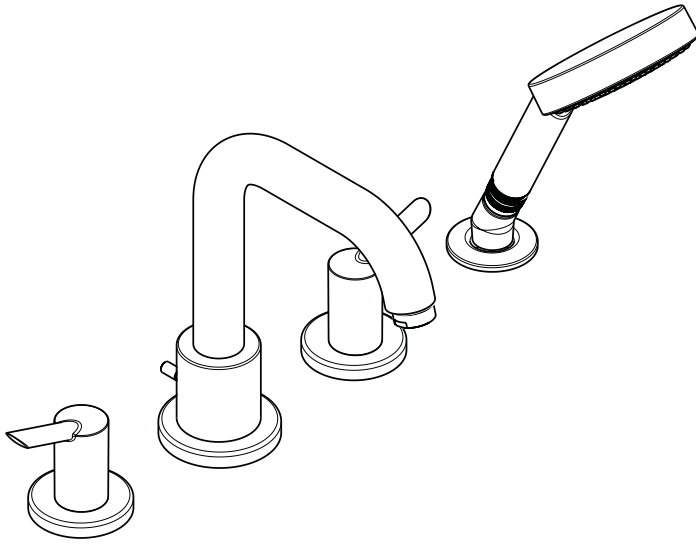

Focus™ S Trim, 4-Hole Roman Tub Set

31733001

Product Features

- Full handles
- Solid brass
- 90° ceramic cartridges
- Up to 10 gpm @ 44 psi
- Includes Raindance S 100 AIR 3-Jet handshower, 2.5 gpm
- Protection against backflow provided by check valve

Code Compliance

This unit meets or exceeds the following:

- ASME A112.18.1
- CSA B125.1
- Listed by IAPMO

Available Finishes

Chrome

31733001

Required Accessories

Rough