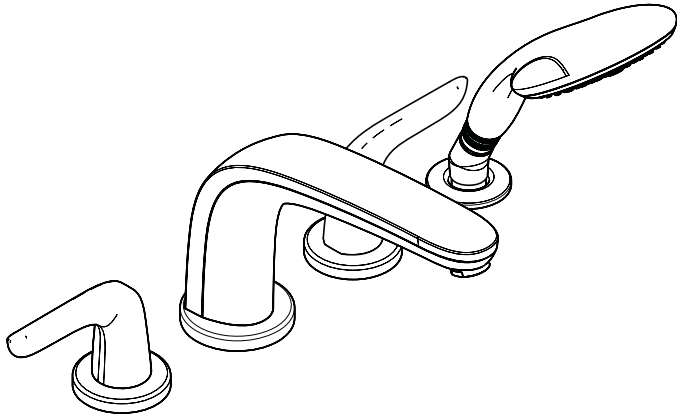

Allegro E Trim, 4-Hole Roman Tub Set

04184XX0

AIR
POWER

QUICLEAN

Product Features

- Solid brass
- Handshower with 3 spray modes: Rain AIR, Balance AIR, Whirl AIR; 2.5 gpm
- Protection against backflow provided by check valve