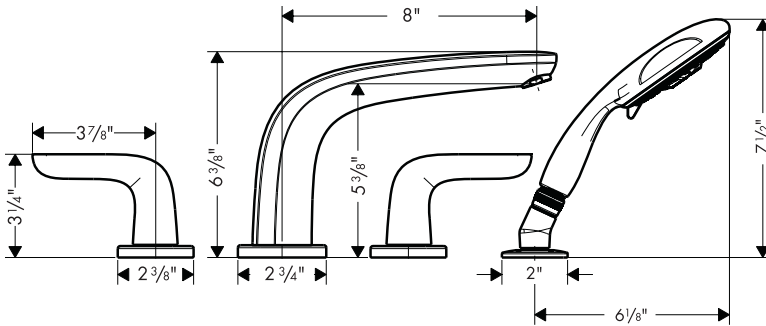

Allegro E Trim, 4-Hole Roman Tub Set

04184XX0

AIR
POWER

QUICLEAN

Product Features

- Solid brass
- Handshower with 3 spray modes: Rain AIR, Balance AIR, Whirl AIR; 2.5 gpm
- Protection against backflow provided by check valve

Required Accessories

Rough

06646000

The measurements shown are for reference only.

Products and specifications shown are subject to change without notice.

Specification sheet revised 1/2009

hansgrohe