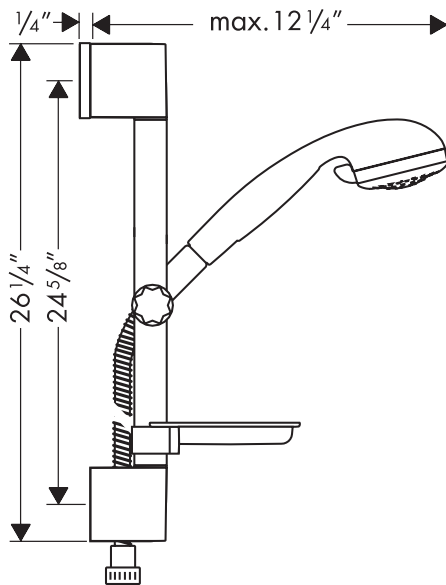

Product Features

- Includes 63" handshower hose
- Croma Vario-Jet handshower with fully adjustable spray, 2.5 gpm
- Handshower moves up and down, angle adjustable
- Includes soap dish

Available Finishes

Chrome

27744000

Optional Accessories

External vacuum breaker

06510000

if required by local plumbing code

The measurements shown are for reference only.

Products and specifications shown are subject to change without notice.

Specification sheet revised 2/2008