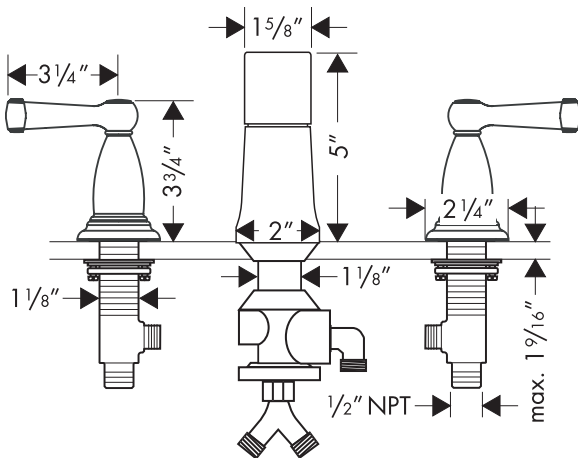

## Product Features

- Swing handles
- 90° Ceramic cartridges
- 2.2 gpm max.
- Transfer valve with integral vacuum breaker
- Includes pop-up drain

## Installation Notes

- Only for use on bidet with vertical spray
- Requires 1/2" supply hoses

The measurements shown are for reference only.

Products and specifications shown are subject to change without notice.

Specification sheet revised 4/2008