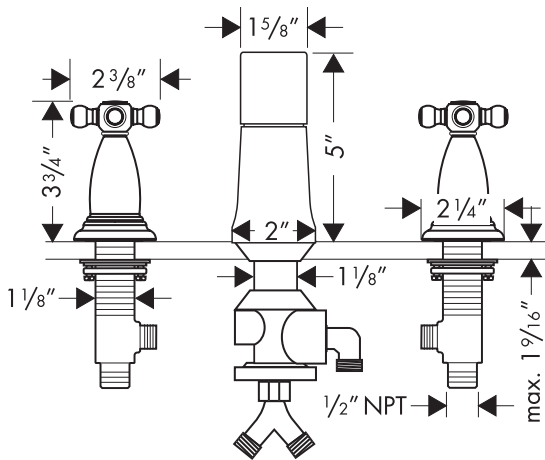

Product Features

- Cross handles
- 90° Ceramic cartridges
- 2.2 gpm max.
- Transfer valve with integral vacuum breaker
- Includes pop-up drain

Available Finishes

Chrome	04053000
Oil Rubbed Bronze	04053620
Brushed Nickel	04053820
Polished Nickel	04053830

Installation Notes

- Only for use on bidet with vertical spray
- Requires 1/2" supply hoses

The measurements shown are for reference only.

Products and specifications shown are subject to change without notice.

Specification sheet revised 4/2008