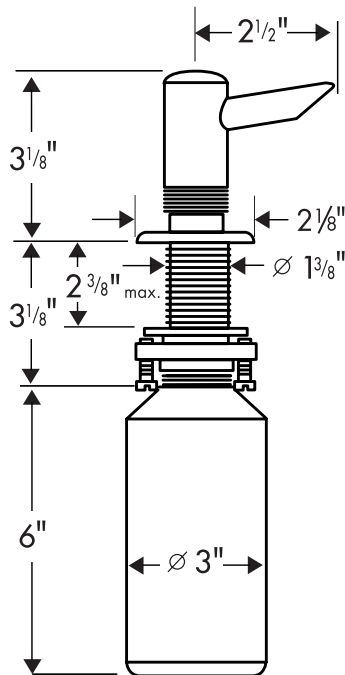

## Product Features

- Deck mounted
- Fits most basin holes
- 12 oz. capacity

## Available Finishes

Chrome

40418000

Steel Optik

40418800

The measurements shown are for reference only.

Products and specifications shown are subject to change without notice.

Specification sheet revised 2/2008