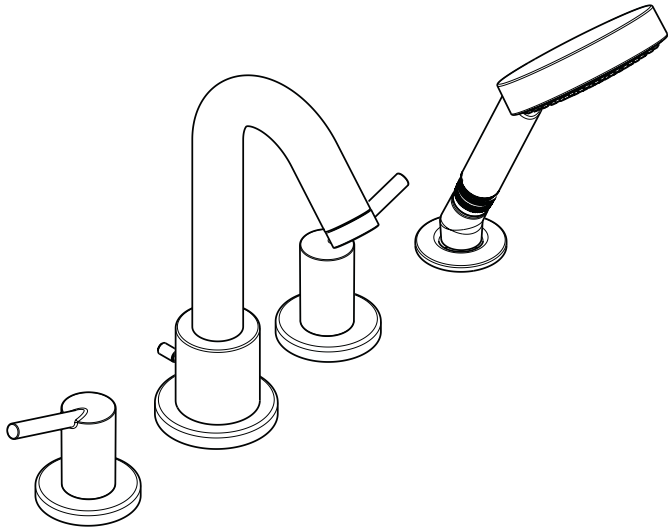

Talis™ S Trim, 4-Hole Roman Tub Set

32314XX1

Product Features

- Full handles
- Solid brass
- 90° ceramic cartridges
- Up to 10 gpm @ 44 psi
- Includes Raindance S 100 AIR 3-Jet handshower, 2.5 gpm
- Protection against backflow provided by check valve