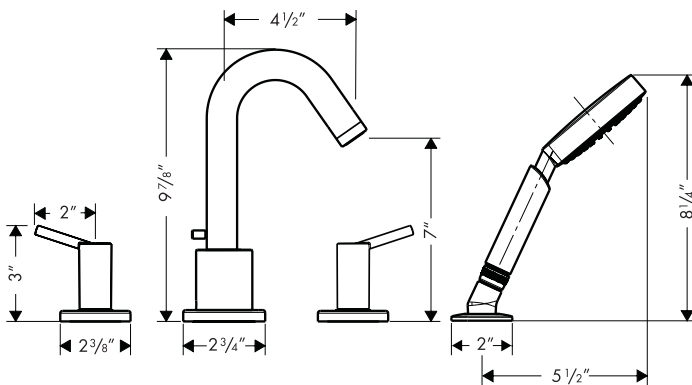

Required Accessories

Rough	06646000

The measurements shown are for reference only.

Products and specifications shown are subject to change without notice.

Specification sheet revised 2/2008

hansgrohe