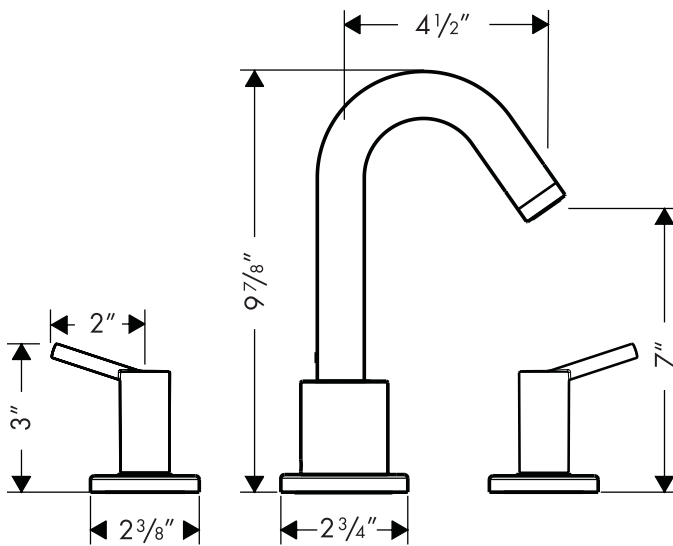

Talis S Trim, 3-Hole Roman Tub Set

32313XX1

Product Features

- Solid brass
- 90° ceramic cartridges
- Up to 10 gpm @ 44 psi

Code Compliance

This unit meets or exceeds the following:

- ADA Compliant
- ASME A112.18.1
- CSA B125.1
- Listed by IAPMO

The measurements shown are for reference only.

Products and specifications shown are subject to change without notice.

Specification sheet revised 1/2009

hansgrohe