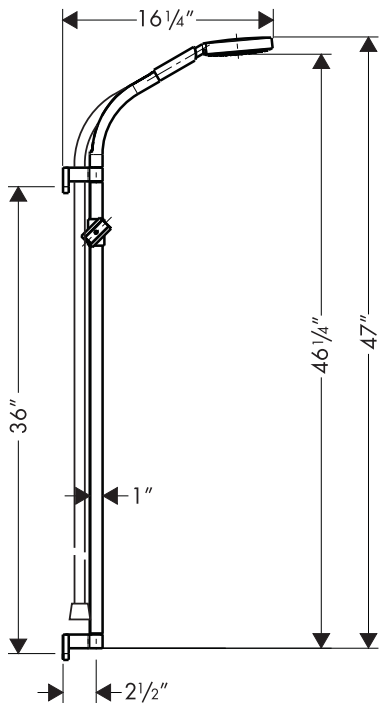

Product Features

- Wallbar with swivel handshower support at top allows use of handshower as overhead shower
- Handshower holder moves up and down bar, pivots left and right
- Includes Raindance S AIR 3-Jet handshower and 80" Techniflex handshower hose
- Handshower flow rate 2.5 gpm

Code Compliance

Handshower and hose meet or exceed the following:

- ASME A112.18.1
- CSA B125.1
- Listed by IAPMO
- Approved for use in Massachusetts

Wallbar meets or exceeds the following:

- ADA compliant

Available Finishes

Chrome

27876001

Brushed Nickel

27876821

The measurements shown are for reference only.

Products and specifications shown are subject to change without notice.

Specification sheet revised 1/2008