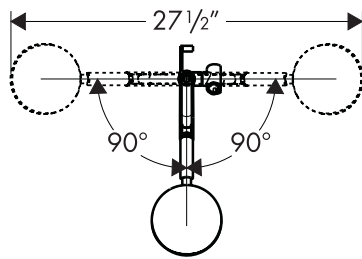

Product Features

- Wallbar with swivel handshower support at top allows use of handshower as overhead shower
- Handshower holder moves up and down bar, pivots left and right
- Includes Raindance S AIR 3-Jet handshower and 80" Techniflex handshower hose
- Handshower flow rate 2.5 gpm

Code Compliance

Handshower and hose meet or exceed the following:

- ASME A112.18.1
- CSA B125.1
- Listed by IAPMO
- Approved for use in Massachusetts

Wallbar meets or exceeds the following:

- ADA compliant

Available Finishes

Chrome

27876001

Brushed Nickel

27876821

The measurements shown are for reference only.

Products and specifications shown are subject to change without notice.

Specification sheet revised 1/2008