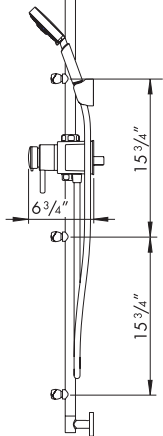

Available Finishes

Chrome	26382001
Brushed Nickel	26382821

Optional Accessories

Replacement bodyspray - Full	28406XX0
Replacement bodyspray - Massage	28408XX0
Replacement bodyspray - Fog	28409XX0

The measurements shown are for reference only.

Products and specifications shown are subject to change without notice.

Specification sheet revised 11/2008