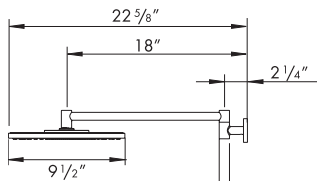

Available Finishes

Chrome	26382001
Brushed Nickel	26382821

Optional Accessories

Replacement bodyspray - Full	28406XX0
Replacement bodyspray - Massage	28408XX0
Replacement bodyspray - Fog	28409XX0

The measurements shown are for reference only.

Products and specifications shown are subject to change without notice.

Specification sheet revised 11/2008