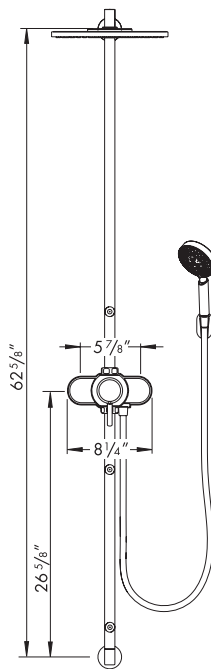

## Product Features

- Swiveling showerarm
- Raindance 240 AIR showerhead, 2.5 gpm
- Raindance S 100 AIR 3-Jet handshower, 2.5 gpm
- Three swivel bodysprays
- Exposed thermostatic mixing valve with integrated volume control and diverter
- 1/2" NPT male inlets
- 63" Techniflex handshower hose, wall-mounted handshower holder

## Available Finishes

Chrome	26382001
Brushed Nickel	26382821