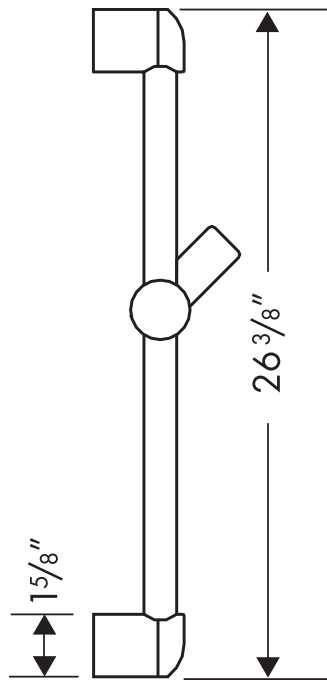

## Product Features

- Handshower holder moves up and down, pivots left and right
- Knob with finger grip for easy slide adjustment
- Angle adjustable acrylic holder
- Includes soap dish

## Available Finishes

Chrome	06890000
Oil Rubbed Bronze	06890620
Brushed Nickel	06890820
Polished Nickel	06890830
Rubbed Bronze	06890920
Polished Brass	06890930

The measurements shown are for reference only.