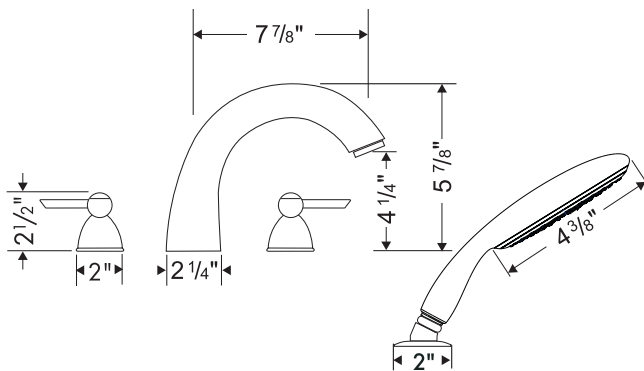

Available Finishes

Chrome	06667000
Brushed Nickel	06667820

Required Accessories

Rough	06646000

The measurements shown are for reference only.

Products and specifications shown are subject to change without notice.

Specification sheet revised 2/2008

hansgrohe