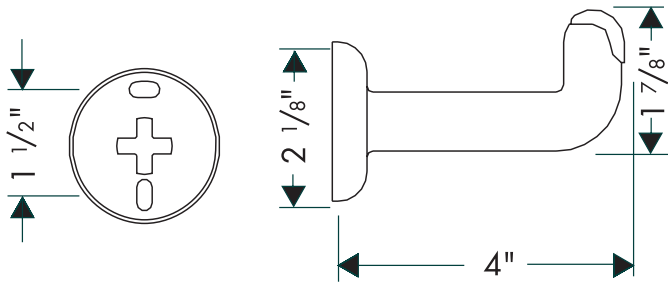

Product Features

- Wall mounted
- Non-slip tip

Available Finishes

Chrome

06595000

Brushed Nickel

06595820

Polished Nickel

06595830

The measurements shown are for reference only.

Products and specifications shown are subject to change without notice.

Specification sheet revised 1/2008