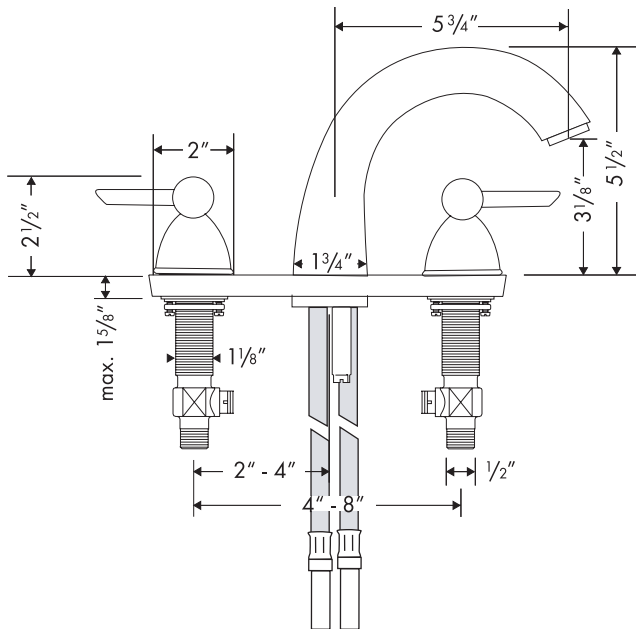

Available Finishes

Chrome

06577000

Brushed Nickel

06577820

Installation Notes

- Requires 1/2" supply lines
- Hole sizes in mounting surface: valves 1 1/4", spout 1 3/8"
- Max. mounting surface thickness: 1 5/8"

The measurements shown are for reference only.

Products and specifications shown are subject to change without notice.

Specification sheet revised 02/2008

hansgrohe