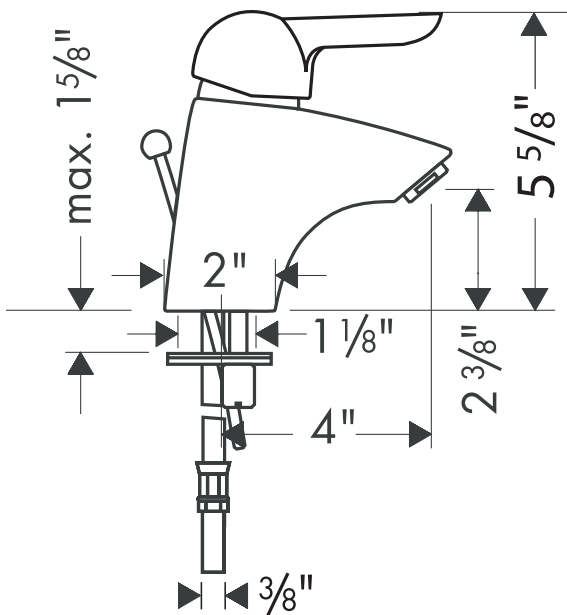

Stratos™ E Single-Hole Lavatory Faucet

06575XX0

Product Features

- Single-hole mounting
- Lever handle
- Solid brass
- Ceramic cartridge with Boltic™ handle lock
- Cascade no-clog aerator
- 2.2 gpm max.
- Includes pop-up drain

06575820

Installation Notes

- 3/8" supply hoses – requires 3/8" compression fittings

The measurements shown are for reference only.

Products and specifications shown are subject to change without notice.

Specification sheet revised 02/2008