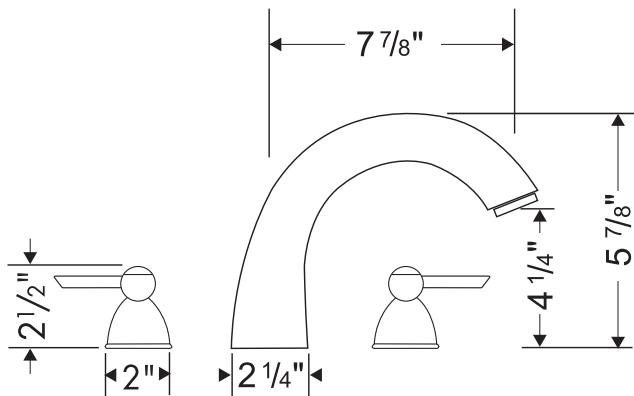

Available Finishes

Chrome

06574000

Brushed Nickel

06574820

Required Accessories

Rough

06607000

The measurements shown are for reference only.

Products and specifications shown are subject to change without notice.

Specification sheet revised 02/2008

hansgrohe