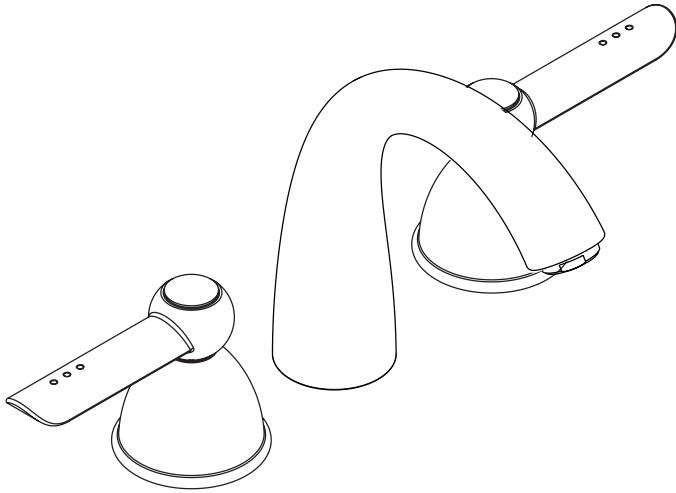

# Stratos™ Trim, 3-Hole Roman Tub Set

06574XX0

## Product Features

- Solid brass
- Lever handles