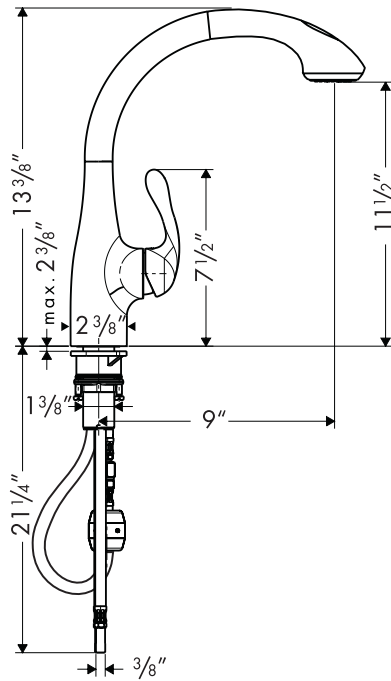

Code Compliance

This unit meets or exceeds the following:

- ADA compliant

Available Finishes

Chrome	06461000
Steel Optik with black handspray	06461040
Chrome with black handspray	06461060
Steel Optik	06461860

Optional Accessories

10" baseplate	14019XX1

Installation Notes

- 3/8" supply hoses – requires 3/8" compression fittings

The measurements shown are for reference only.

Products and specifications shown are subject to change without notice.

Specification sheet revised 2/2008

hansgrohe