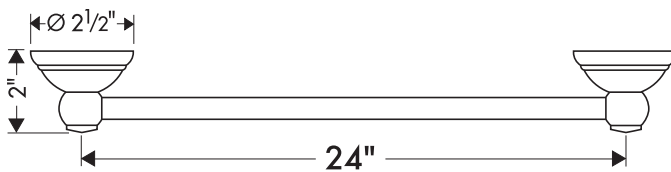

## Product Features

- Wall-mounted
- Solid brass

## Available Finishes

Chrome	06098000
Oil Rubbed Bronze	06098620
Brushed Nickel	06098820
Polished Nickel	06098830
Rubbed Bronze	06098920

The measurements shown are for reference only.

Products and specifications shown are subject to change without notice.