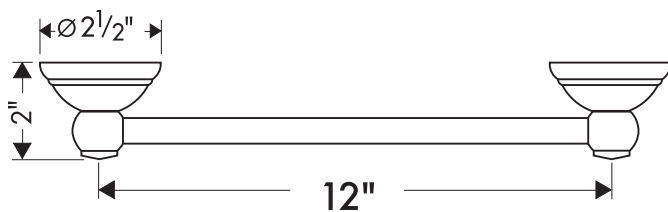

Product Features

- Wall-mounted
- Solid brass

Available Finishes

Chrome	06097000
Oil Rubbed Bronze	06097620
Brushed Nickel	06097820
Polished Nickel	06097830
Rubbed Bronze	06097920

The measurements shown are for reference only.

Products and specifications shown are subject to change without notice.

Specification sheet revised 1/2009