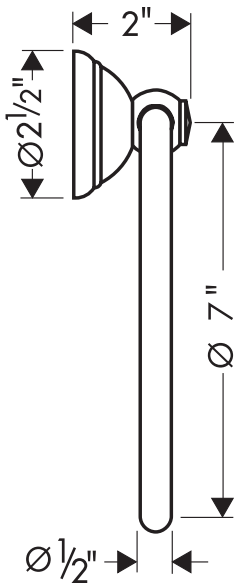

## Product Features

- Wall-mounted
- Solid brass

## Available Finishes

Chrome	06095000
Oil Rubbed Bronze	06095620
Brushed Nickel	06095820
Polished Nickel	06095830
Rubbed Bronze	06095920

The measurements shown are for reference only.

Products and specifications shown are subject to change without notice.

Specification sheet revised 1/2009