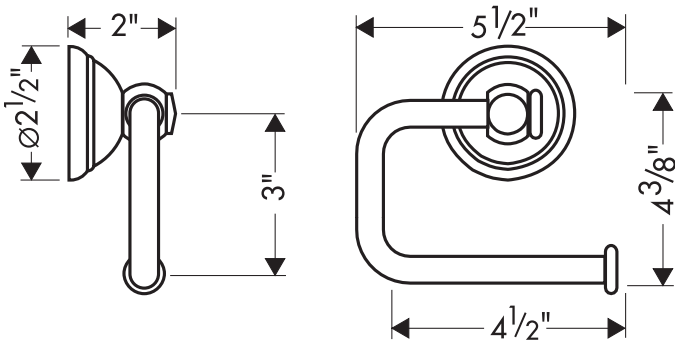

## Product Features

- Wall-mounted
- Solid brass holder
- Can also be used as towel ring

## Available Finishes

Chrome	06093000
Oil Rubbed Bronze	06093620
Brushed Nickel	06093820
Polished Nickel	06093830
Rubbed Bronze	06093920

The measurements shown are for reference only.

Products and specifications shown are subject to change without notice.

Specification sheet revised 1/2009