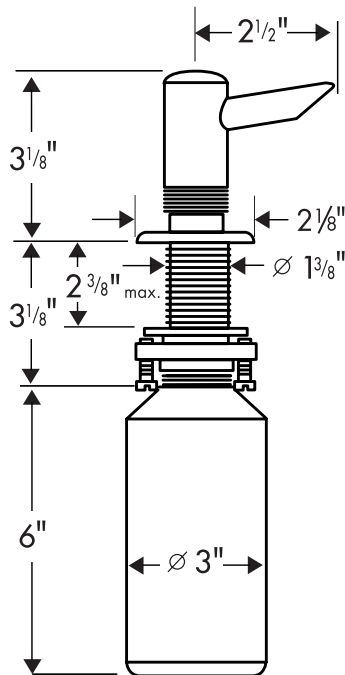

## Product Features

- Deck mounted
- Fits most basin holes
- 12 oz. capacity

## Available Finishes

Chrome

06328000

Steel Optik

06328860

The measurements shown are for reference only.

Products and specifications shown are subject to change without notice.

Specification sheet revised 2/2008