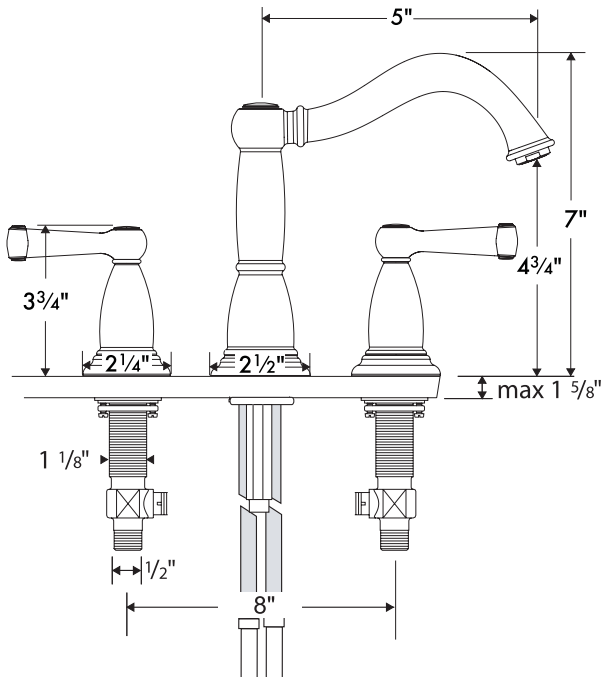

# Tango C Widespread Lavatory Set

06041XX0

ECO  
RIGHT

## Product Features

- Scroll handles
- Solid brass
- 90° Ceramic cartridges
- Flexible connection hoses accommodate a variety of installations
- Cascade no-clog aerator
- 1.5 gpm max.
- Includes pop-up drain

## Installation Notes

- Requires 1/2" supply lines
- Hole sizes in mounting surface: valves 1 1/4", spout 1 3/8"
- Max. mounting surface thickness: 1 5/8"

The measurements shown are for reference only.

Products and specifications shown are subject to change without notice.