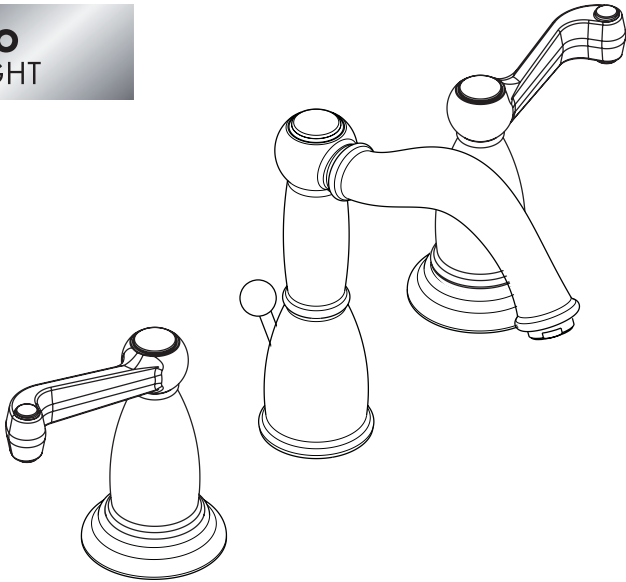

# Tango C Widespread Lavatory Set

06041XX0

ECO  
RIGHT

## Product Features

- Scroll handles
- Solid brass
- 90° Ceramic cartridges
- Flexible connection hoses accommodate a variety of installations
- Cascade no-clog aerator
- 1.5 gpm max.
- Includes pop-up drain

## Installation Notes

- Requires 1/2" supply lines
- Hole sizes in mounting surface: valves 1 1/4", spout 1 3/8"
- Max. mounting surface thickness: 1 5/8"

The measurements shown are for reference only.

Products and specifications shown are subject to change without notice.