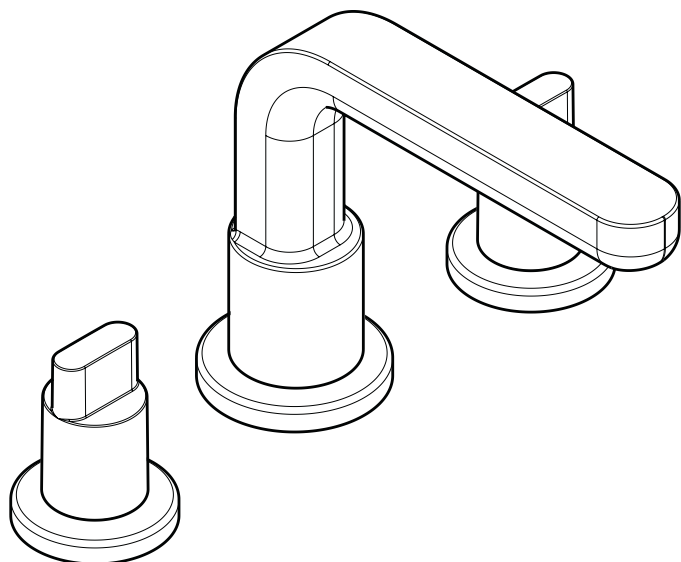

Metris™ S Trim, 3-Hole Roman Tub Set

31436XX1

Product Features

- Full handles
- Solid brass
- 90° ceramic cartridges
- Up to 10 gpm @ 44 psi

Code Compliance

This unit meets or exceeds the following:

- ASME A112.18.1
- CSA B125.1
- Listed by IAPMO