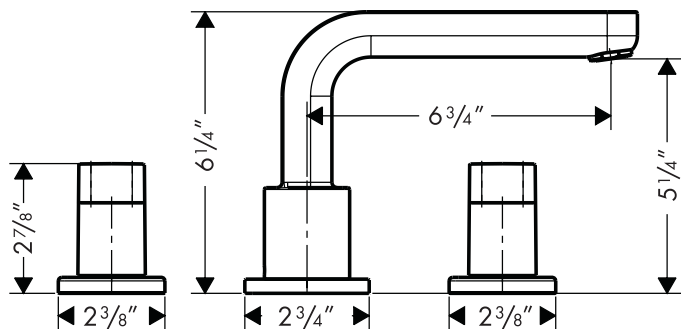

Required Accessories

Rough

06607000

The measurements shown are for reference only.

Products and specifications shown are subject to change without notice.

Specification sheet revised 2/2008

hansgrohe