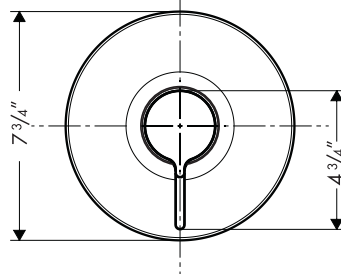

Trim, Metris™ S ThermoBalance III Shower Set

31325XX0

Product Features

- Set includes ThermoBalance III valve trim, Raindance S 150 AIR 1-Jet showerhead with arm, Raindance S 150 AIR 3-jet handshower with 63" Techniflex hose, wallbar, wall outlet, three body jets
- Max. flow rate of showerhead and handshower 2.5 gpm
- Max. flow rate of bodysprays 1 gpm each
- Thermostatic mixing valve with 100° safety stop, integrated volume control and three-way diverter
- Valve controls three functions
- Max. flow rate of valve 6.0 gpm @ 44 psi

The measurements shown are for reference only.

Products and specifications shown are subject to change without notice.

Specification sheet revised 2/2008