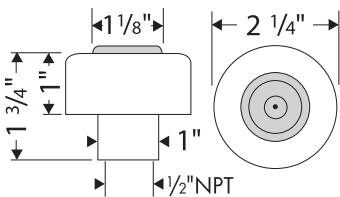

Trim, Metris™ S ThermoBalance III Shower Set

31325XX0

Product Features

- Set includes ThermoBalance III valve trim, Raindance S 150 AIR 1-Jet showerhead with arm, Raindance S 150 AIR 3-jet handshower with 63" Techniflex hose, wallbar, wall outlet, three body jets
- Max. flow rate of showerhead and handshower 2.5 gpm
- Max. flow rate of bodysprays 1 gpm each
- Thermostatic mixing valve with 100° safety stop, integrated volume control and three-way diverter
- Valve controls three functions
- Max. flow rate of valve 6.0 gpm @ 44 psi

The measurements shown are for reference only.

Products and specifications shown are subject to change without notice.

Specification sheet revised 2/2008