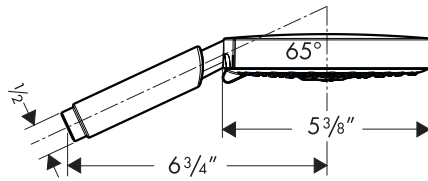

Trim, Metris™ S ThermoBalance III Shower Set

31325XX0

Product Features

- Set includes ThermoBalance III valve trim, Raindance S 150 AIR 1-Jet showerhead with arm, Raindance S 150 AIR 3-jet handshower with 63" Techniflex hose, wallbar, wall outlet, three body jets
- Max. flow rate of showerhead and handshower 2.5 gpm
- Max. flow rate of bodysprays 1 gpm each
- Thermostatic mixing valve with 100° safety stop, integrated volume control and three-way diverter
- Valve controls three functions
- Max. flow rate of valve 6.0 gpm @ 44 psi

The measurements shown are for reference only.

Products and specifications shown are subject to change without notice.

Specification sheet revised 2/2008