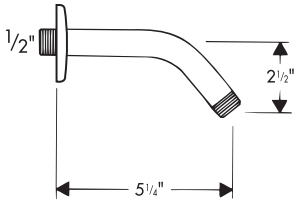

Trim, Metris™ S ThermoBalance III Shower Set

31325XX0

Product Features

- Set includes ThermoBalance III valve trim, Raindance S 150 AIR 1-Jet showerhead with arm, Raindance S 150 AIR 3-jet handshower with 63" Techniflex hose, wallbar, wall outlet, three body jets
- Max. flow rate of showerhead and handshower 2.5 gpm
- Max. flow rate of bodysprays 1 gpm each
- Thermostatic mixing valve with 100° safety stop, integrated volume control and three-way diverter
- Valve controls three functions
- Max. flow rate of valve 6.0 gpm @ 44 psi

Available Finishes

Chrome	31325000
Brushed Nickel	31325820

Required Accessories

ThermoBalance III rough	06624000
or	
ThermoBalance III rough with stops	06628000

Optional Accessories

Accessory vacuum breaker	06510XX0
--------------------------	----------

The measurements shown are for reference only.

Products and specifications shown are subject to change without notice.

Specification sheet revised 2/2008