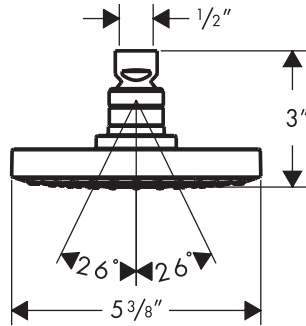

Trim, Metris™ S ThermoBalance III Shower Set

31325XX0

Product Features

- Set includes ThermoBalance III valve trim, Raindance S 150 AIR 1-Jet showerhead with arm, Raindance S 150 AIR 3-jet handshower with 63" Techniflex hose, wallbar, wall outlet, three body jets
- Max. flow rate of showerhead and handshower 2.5 gpm
- Max. flow rate of bodysprays 1 gpm each
- Thermostatic mixing valve with 100° safety stop, integrated volume control and three-way diverter
- Valve controls three functions
- Max. flow rate of valve 6.0 gpm @ 44 psi

The measurements shown are for reference only.

Products and specifications shown are subject to change without notice.

Specification sheet revised 2/2008