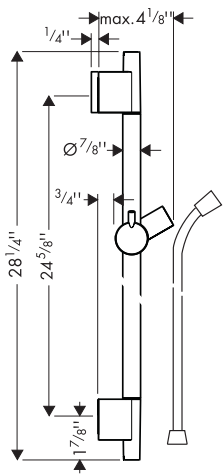

Trim, Metris™ S ThermoBalance III Shower Set

31325XX0

Product Features

- Set includes ThermoBalance III valve trim, Raindance S 150 AIR 1-Jet showerhead with arm, Raindance S 150 AIR 3-jet handshower with 63" Techniflex hose, wallbar, wall outlet, three body jets
- Max. flow rate of showerhead and handshower 2.5 gpm
- Max. flow rate of bodysprays 1 gpm each
- Thermostatic mixing valve with 100° safety stop, integrated volume control and three-way diverter
- Valve controls three functions
- Max. flow rate of valve 6.0 gpm @ 44 psi

Available Finishes

Chrome	31325000
Brushed Nickel	31325820

Required Accessories

ThermoBalance III rough	06624000
or	
ThermoBalance III rough with stops	06628000

Optional Accessories

Accessory vacuum breaker	06510XX0
--------------------------	----------

The measurements shown are for reference only.

Products and specifications shown are subject to change without notice.

Specification sheet revised 2/2008