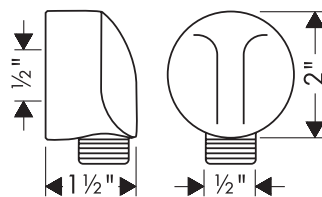

Trim, Metris™ S ThermoBalance III Shower Set

31325XX0

Product Features

- Set includes ThermoBalance III valve trim, Raindance S 150 AIR 1-Jet showerhead with arm, Raindance S 150 AIR 3-jet handshower with 63" Techniflex hose, wallbar, wall outlet, three body jets
- Max. flow rate of showerhead and handshower 2.5 gpm
- Max. flow rate of bodysprays 1 gpm each
- Thermostatic mixing valve with 100° safety stop, integrated volume control and three-way diverter
- Valve controls three functions
- Max. flow rate of valve 6.0 gpm @ 44 psi

The measurements shown are for reference only.

Products and specifications shown are subject to change without notice.

Specification sheet revised 2/2008