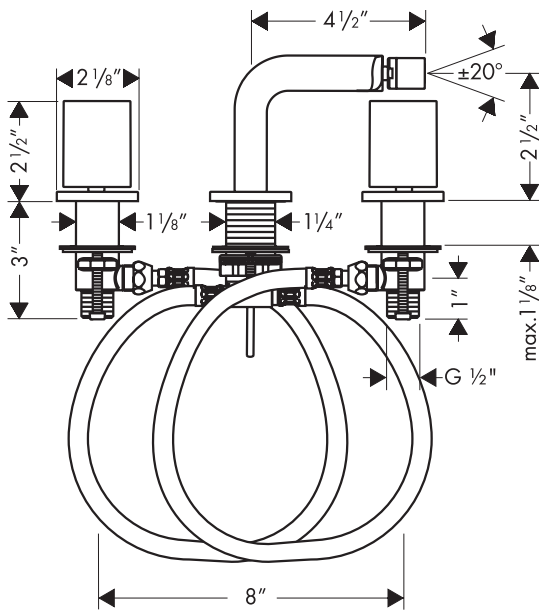

Metris™ S Widespread Bidet Faucet

31263XX1

Product Features

- Full handles
- 90° Ceramic cartridges
- Flexible connecting hoses accommodate a variety of installations
- 2.2 gpm max.
- Swivel bidet aerator
- Includes pop-up drain

Installation Notes

- Requires 1/2" supply lines
- Not suitable for use on a vertical spray bidet

The measurements shown are for reference only.

Products and specifications shown are subject to change without notice.

Specification sheet revised 5/2008

hansgrohe