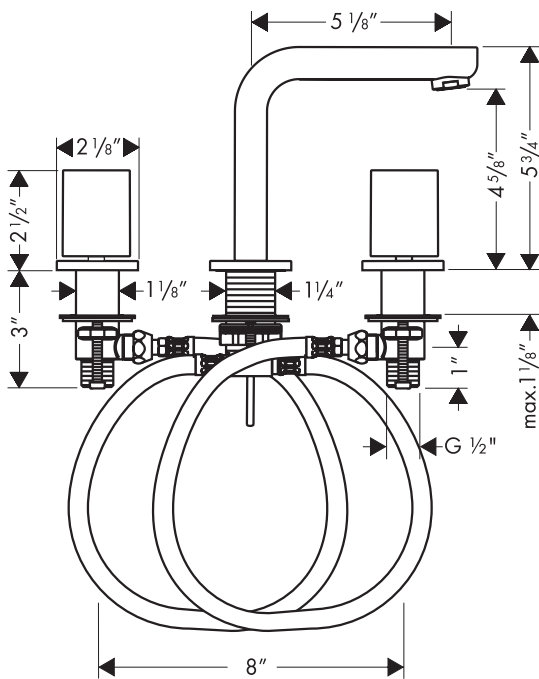

# Metris S Widespread Lavatory Faucet

31063XX1

ECO  
RIGHT

## Product Features

- Full handles
- 90° Ceramic cartridges
- Flexible connecting hoses accommodate a variety of installations
- 1.5 gpm max.
- Includes pop-up drain

## Installation Notes

- Requires 1/2" supply lines

The measurements shown are for reference only.

Products and specifications shown are subject to change without notice.

Specification sheet revised 1/2009