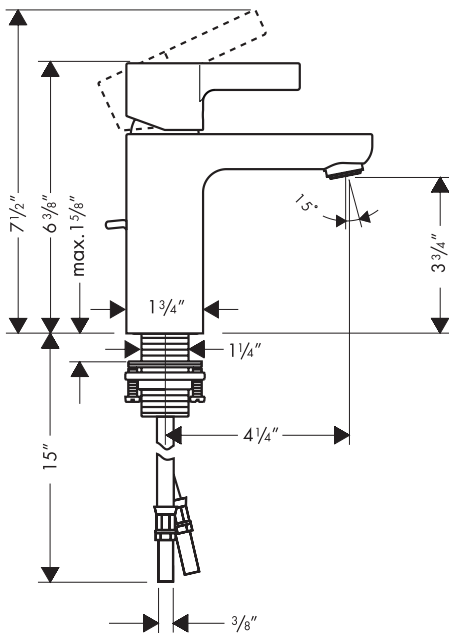

## Product Features

- Solid brass
- Single-hole mount
- Single handle with M2 ceramic cartridge
- 1.5 gpm
- Includes pop-up drain

## Installation Notes

- 3/8" supply hoses - requires 3/8" compression fittings

## Optional Accessories

6" baseplate	06490XX0
--------------	----------

The measurements shown are for reference only.

Products and specifications shown are subject to change without notice.

Specification sheet revised 1/2009