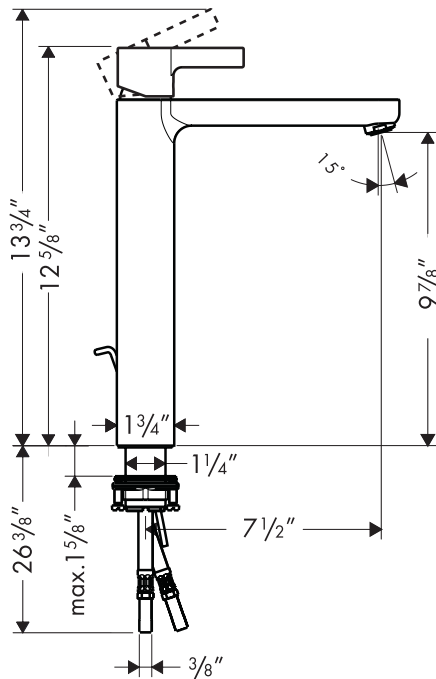

# Metris™ S Single-Hole Lavatory Mixer, Tall

31020XX1

## Product Features

- For use with vessel-type sinks
- Solid brass
- Single-hole mount
- Single handle with M2 ceramic cartridge
- 2.2 gpm
- Includes pop-up drain

## Available Finishes

Chrome

31020001

Brushed Nickel

31020821

The measurements shown are for reference only.

Products and specifications shown are subject to change without notice.

Specification sheet revised 1/2008