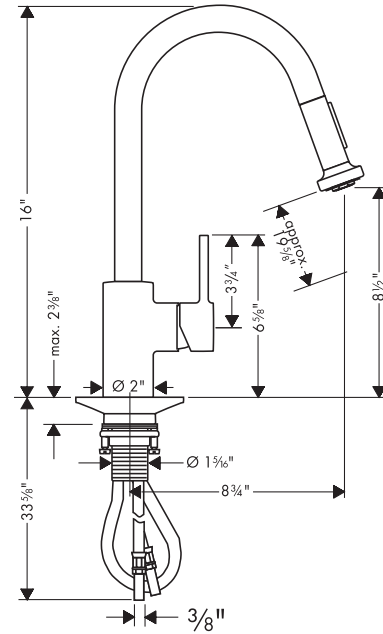

Talis HighArc 2 Spray Pull Out 06801XX0

Available in Chrome (00), Steel Optik (86)

Product Specification

ADA compliant

Solid brass body

Spout swivels 360°

Ceramic cartridge operation

Flow rate 2.2 gpm

Pull-out spray

Two spray modes - stream and spray

Protection against back siphonage provided by check valve in sprayhead

Pull-out nylon hoses for quiet, long-lasting service

Hole size in mounting surface 1 1/2"

Max. mounting surface thickness 2 3/8"

3/8" supply hoses - requires 3/8" compression fittings (not included)

hansgrohe