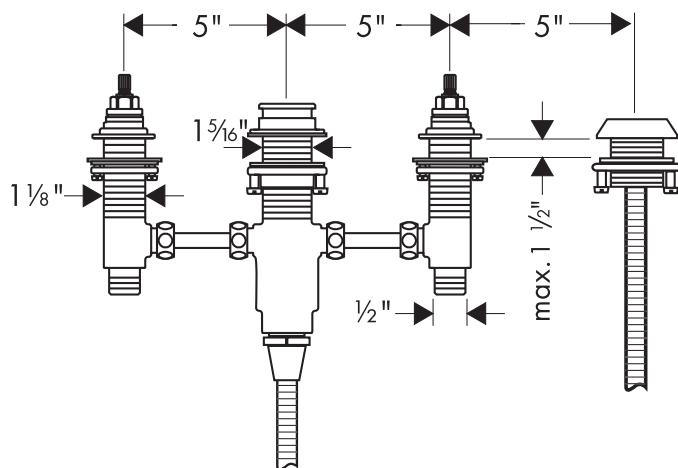

Rough, 4-Hole Roman Tub 06646000

Product Specification

Brass construction

90° ceramic cartridges

Connecting tubes are type "K" copper tubing. The plumber may provide his own copper tubing if a custom installation is desired.

Max. flow rate @ 44 psi approx. 10 gpm

Hole sizes

valves 1 1/4"

spout 1 3/8"

spout pin 3/16"

handshower holder 1 1/2"

Max. mounting surface thickness 1 1/2"

Trim not included

Requires 1/2" supply lines (not included)

hansgrohe