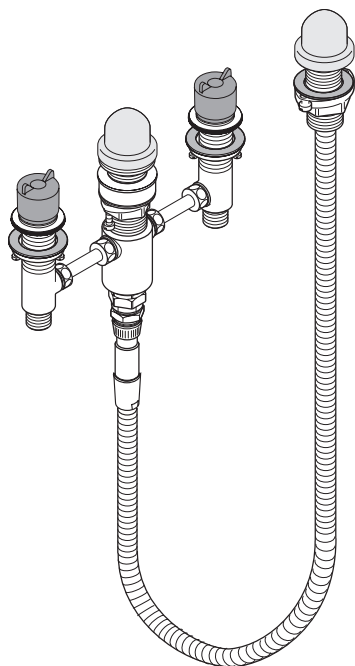

Rough, 4-Hole Roman Tub 06646000

Product Specification

Brass construction

90° ceramic cartridges

Connecting tubes are type "K" copper tubing. The plumber may provide his own copper tubing if a custom installation is desired.

Max. flow rate @ 44 psi approx. 10 gpm

Hole sizes

valves 1 1/4"

spout 1 3/8"

spout pin 3/16"

handshower holder 1 1/2"

Max. mounting surface thickness 1 1/2"

Trim not included

Requires 1/2" supply lines (not included)

hansgrohe