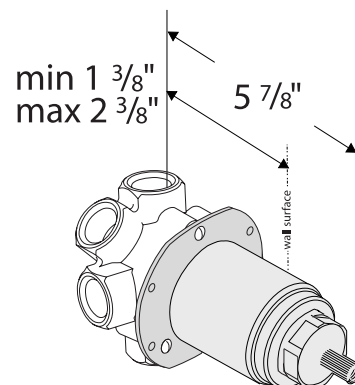

Rough, ThermoBalance III 06624000

Thermoelement shown
included with trim kit

Product Specification

Thermostatic mixer with integrated volume control and three way diverter with shared function

Solid brass construction

For three function installation – do not plug any outlet

If two-function installation is desired, see special instructions in installation manual

Includes installation box with flush insert

Flow rate @ 45 psi 6.0 gpm

100° safety stop

High temperature limit stop may be reset to comply with local plumbing codes

Requires ThermoBalance III trim kit

Thermoelement included with trim kit

1/2" NPT connections

Do not use with diverter tub spout