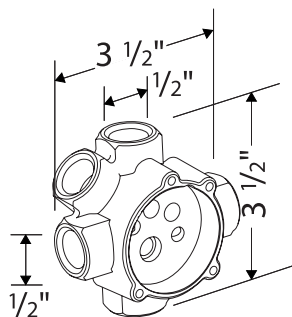

Rough, ThermoBalance III 06624000

Thermoelement shown
included with trim kit

Product Specification

Thermostatic mixer with integrated volume control and three way diverter with shared function

Solid brass construction

For three function installation – do not plug any outlet

If two-function installation is desired, see special instructions in installation manual

Includes installation box with flush insert

Flow rate @ 45 psi 6.0 gpm

100° safety stop

High temperature limit stop may be reset to comply with local plumbing codes

Requires ThermoBalance III trim kit

Thermoelement included with trim kit

1/2" NPT connections

Do not use with diverter tub spout