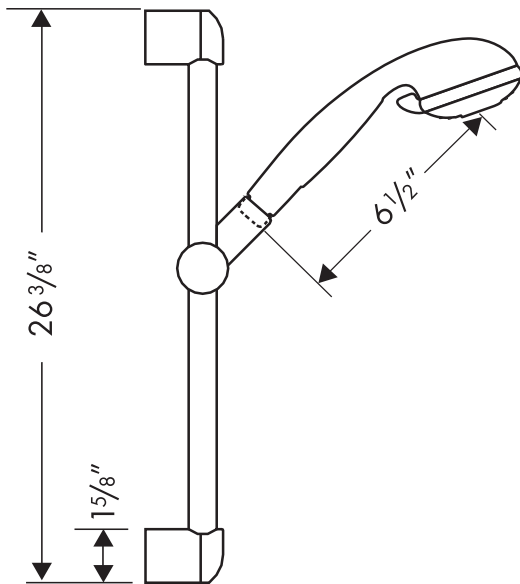

Product Features

- 26" wallbar
- 63" Techniflex hose
- Croma E 75 3-Jet handshower with three spray modes: full, massage, and turbo massage
- 2.5 gpm

Available Finishes

Chrome	06494000
Brushed Nickel	06494820

Optional Accessories

External vacuum breaker if required by local plumbing code	06510XX0
---	----------

The measurements shown are for reference only.

Products and specifications shown are subject to change without notice.

Specification sheet revised 10/2008