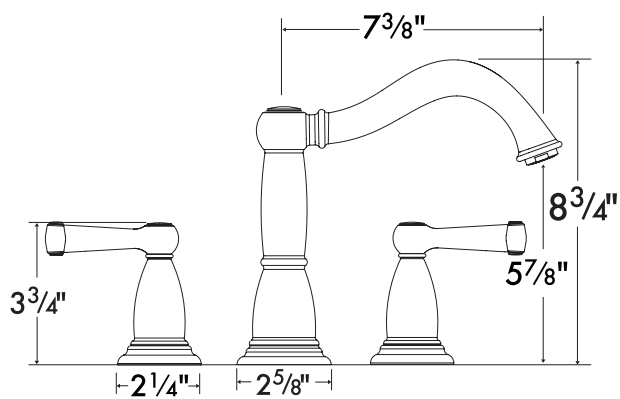

Available Finishes

Chrome	06044000
Oil Rubbed Bronze	06044620
Brushed Nickel	06044820

Required Accessories

Rough	06607000

The measurements shown are for reference only.

Products and specifications shown are subject to change without notice.

Specification sheet revised 1/2008

hansgrohe