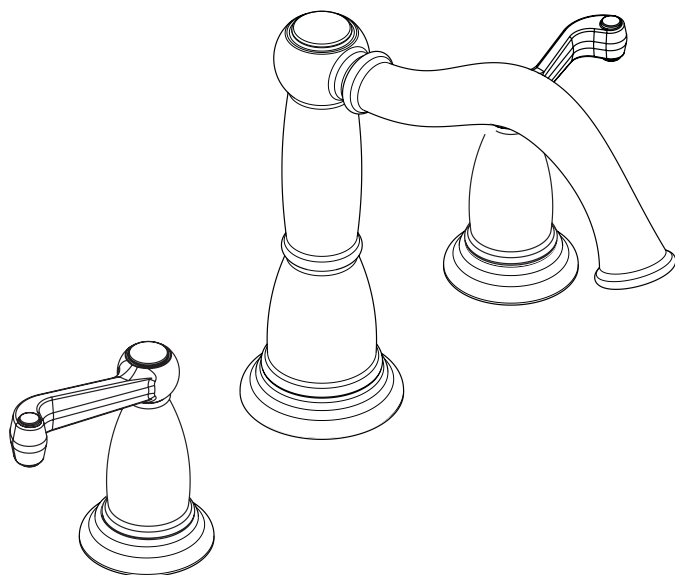

Tango™ C Trim, 3-Hole Roman Tub Set

06044XX0

Product Features

- Scroll handles
- Solid brass
- Deck mounted

Code Compliance

This unit meets or exceeds the following:

- ASME A112.18.1
- CSA B125.1
- Listed by IAPMO
- ADA compliant
- Approved for use in Massachusetts