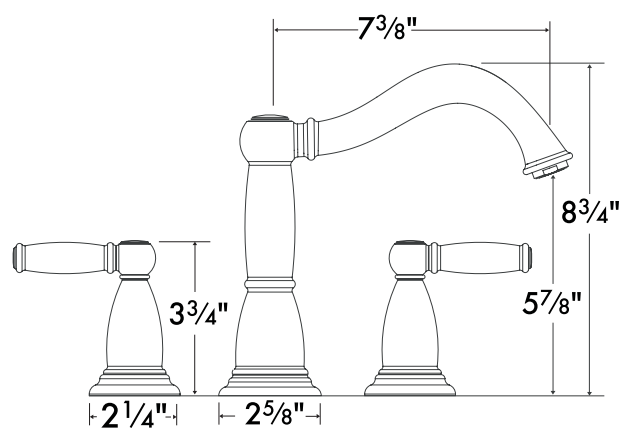

Tango™ C Trim, 3-Hole Roman Tub Set

06043XX0

Product Features

- Lever handles
- Solid brass
- Deck mounted

Code Compliance

This unit meets or exceeds the following:

- ASME A112.18.1
- CSA B125.1
- Listed by IAPMO
- ADA compliant
- Approved for use in Massachusetts

Available Finishes

Chrome	06043000
Oil Rubbed Bronze	06043620
Brushed Nickel	06043820

Required Accessories

Rough	06607000
-------	----------

The measurements shown are for reference only.

Products and specifications shown are subject to change without notice.

Specification sheet revised 1/2008

hansgrohe