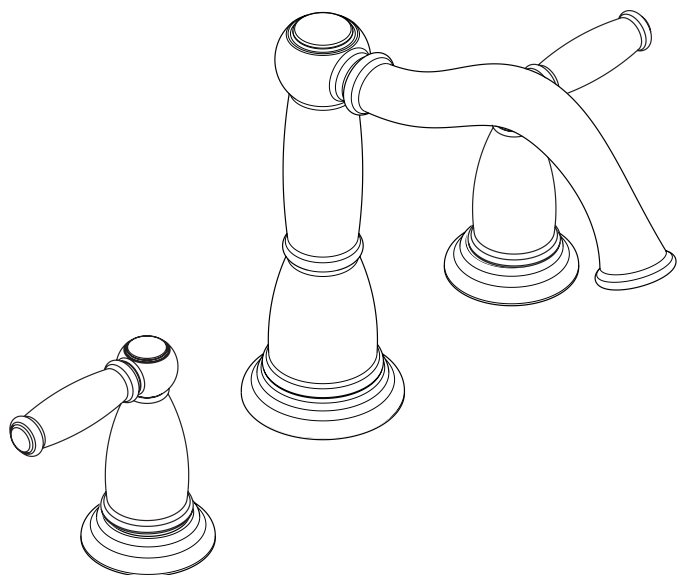

Tango™ C Trim, 3-Hole Roman Tub Set

06043XX0

Product Features

- Lever handles
- Solid brass
- Deck mounted

Code Compliance

This unit meets or exceeds the following:

- ASME A112.18.1
- CSA B125.1
- Listed by IAPMO
- ADA compliant
- Approved for use in Massachusetts