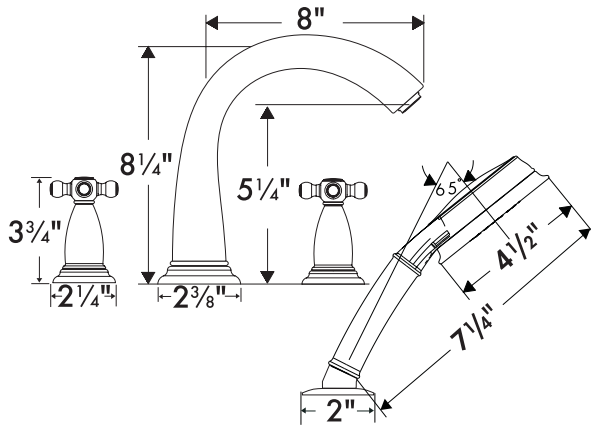

Available Finishes

Chrome	06125000
Oil Rubbed Bronze	06125620
Brushed Nickel	06125820
Polished Nickel	06125830

Required Accessories

Rough	06646000

The measurements shown are for reference only.

Products and specifications shown are subject to change without notice.

Specification sheet revised 1/2008

hansgrohe