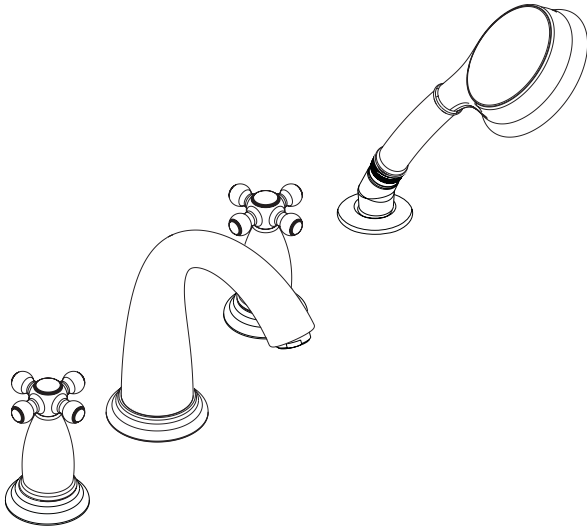

# Swing™ C Trim 4-Hole Roman Tub Set

06125XX0

## Product Features

- Cross handles
- Solid brass
- Deck mounted
- Handshower with three spray modes: full, massage, turbo
- Handshower flow rate 2.5 gpm max.
- Tub spout with diverter
- Protection against backflow provided by check valve