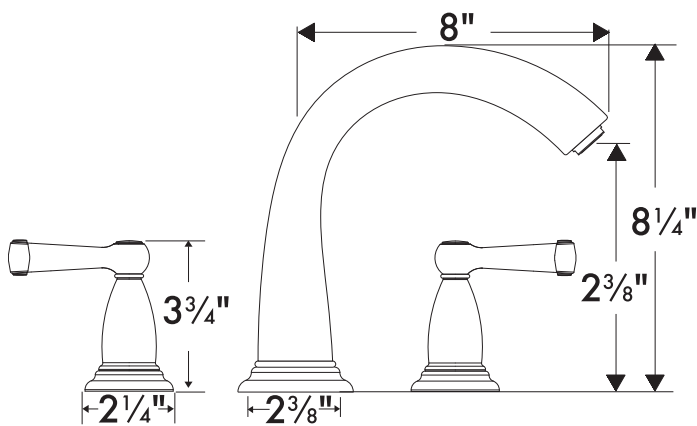

Required Accessories

Rough	06607000

The measurements shown are for reference only.

Products and specifications shown are subject to change without notice.

Specification sheet revised 1/2008

hansgrohe