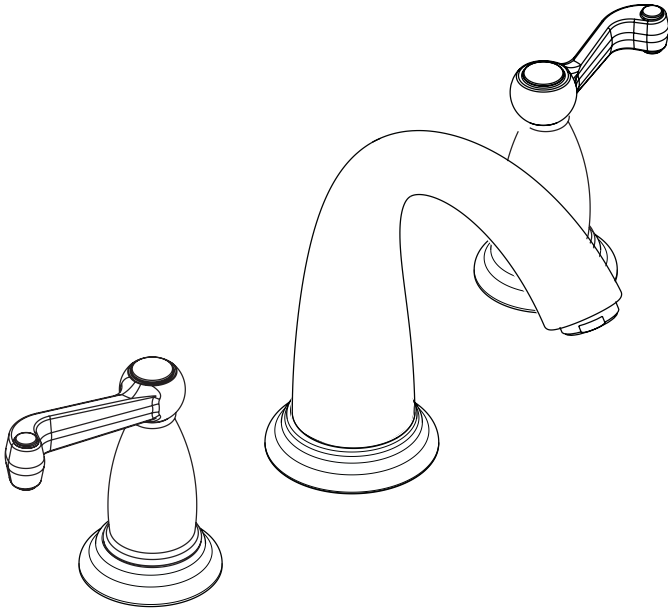

Swing™ C Trim 3-Hole Roman Tub Set

06121XX0

Product Features

- Scroll handles
- Solid brass
- Deck mounted

Code Compliance

This unit meets or exceeds the following:

- ASME A112.18.1
- CSA B125.1
- Listed by IAPMO
- ADA compliant
- Approved for use in Massachusetts

Available Finishes

Chrome	06121000
Oil Rubbed Bronze	06121620
Brushed Nickel	06121820
Polished Nickel	06121830

Required Accessories

Rough	06607000
-------	----------

The measurements shown are for reference only.