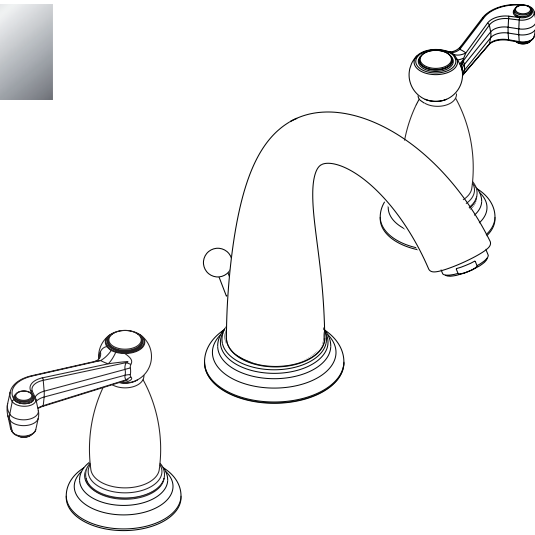

Swing C Widespread Lavatory Set

06118XX0

ECO
RIGHT

Product Features

- Scroll handles
- Solid brass
- 90° Ceramic cartridges
- Flexible connection hoses accommodate a variety of installations
- Cascade no-clog aerator
- 1.5 gpm max.
- Includes pop-up drain

Code Compliance

This unit meets or exceeds the following:

- ASME A112.18.1
- CSA B125.1
- Listed by IAPMO
- Approved for use in Massachusetts
- ADA compliant

Available Finishes

Chrome	06118000
Oil Rubbed Bronze	06118620
Brushed Nickel	06118820
Polished Nickel	06118830

Installation Notes

- Requires 1/2" supply lines
- Hole sizes in mounting surface: valves 1 1/4", spout 1 3/8"
- Max. mounting surface thickness: 1 5/8"

The measurements shown are for reference only.

Products and specifications shown are subject to change without notice.