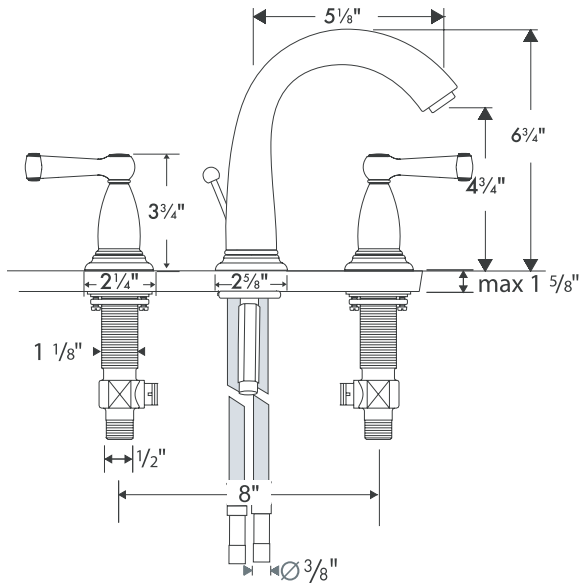

Swing C Widespread Lavatory Set

06118XX0

ECO
RIGHT

Product Features

- Scroll handles
- Solid brass
- 90° Ceramic cartridges
- Flexible connection hoses accommodate a variety of installations
- Cascade no-clog aerator
- 1.5 gpm max.
- Includes pop-up drain

Code Compliance

This unit meets or exceeds the following:

- ASME A112.18.1
- CSA B125.1
- Listed by IAPMO
- Approved for use in Massachusetts
- ADA compliant

Available Finishes

Chrome	06118000
Oil Rubbed Bronze	06118620
Brushed Nickel	06118820
Polished Nickel	06118830

Installation Notes

- Requires 1/2" supply lines
- Hole sizes in mounting surface: valves 1 1/4", spout 1 3/8"
- Max. mounting surface thickness: 1 5/8"

The measurements shown are for reference only.

Products and specifications shown are subject to change without notice.