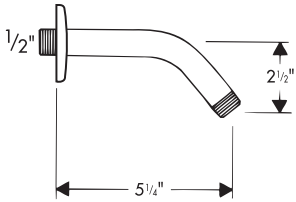

Trim, ThermoBalance III Shower Set with Lever Handle

06114XX0

Product Features

- Set includes ThermoBalance III valve trim, Cromo C 100 3-jet showerhead with arm, Cromo C 100 3-jet handshower with 63" Techniflex hose, wallbar, wall outlet, three body jets
- Max. flow rate of showerhead and handshower 2.5 gpm
- Max. flow rate of bodysprays 1 gpm each
- Thermostatic mixing valve with 100° safety stop, integrated volume control and three-way diverter
- Valve controls three functions
- Max. flow rate of valve 6.0 gpm @ 44 psi

Code Compliance

Valve trim 06067XX0 meets or exceeds the following:

- ASME A112.18.1
- CSA B125.1
- ASSE 1016
- Listed by IAPMO

Available Finishes

Chrome	06114000
Oil Rubbed Bronze	06114620
Brushed Nickel	06114820
Polished Nickel	06114830