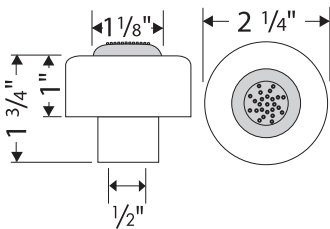

Trim, ThermoBalance III Shower Set with Lever Handle

06114XX0

Product Features

- Set includes ThermoBalance III valve trim, Cromo C 100 3-jet showerhead with arm, Cromo C 100 3-jet handshower with 63" Techniflex hose, wallbar, wall outlet, three body jets
- Max. flow rate of showerhead and handshower 2.5 gpm
- Max. flow rate of bodysprays 1 gpm each
- Thermostatic mixing valve with 100° safety stop, integrated volume control and three-way diverter
- Valve controls three functions
- Max. flow rate of valve 6.0 gpm @ 44 psi

Code Compliance

Valve trim 06067XX0 meets or exceeds the following:

- ASME A112.18.1
- CSA B125.1
- ASSE 1016
- Listed by IAPMO

Available Finishes

Chrome	06114000
Oil Rubbed Bronze	06114620
Brushed Nickel	06114820
Polished Nickel	06114830