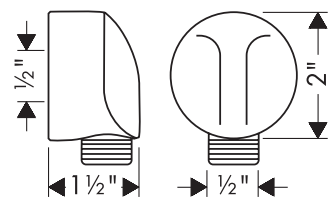

Trim, ThermoBalance III Shower Set with Lever Handle

06114XX0

Product Features

- Set includes ThermoBalance III valve trim, Cromo C 100 3-jet showerhead with arm, Cromo C 100 3-jet handshower with 63" Techniflex hose, wallbar, wall outlet, three body jets
- Max. flow rate of showerhead and handshower 2.5 gpm
- Max. flow rate of bodysprays 1 gpm each
- Thermostatic mixing valve with 100° safety stop, integrated volume control and three-way diverter
- Valve controls three functions
- Max. flow rate of valve 6.0 gpm @ 44 psi