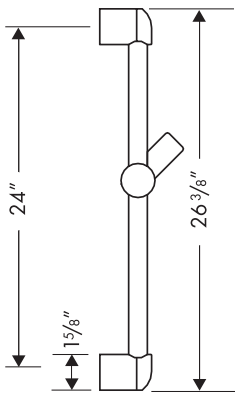

Trim, ThermoBalance III Shower Set with Lever Handle

06114XX0

Product Features

- Set includes ThermoBalance III valve trim, Cromo C 100 3-jet showerhead with arm, Cromo C 100 3-jet handshower with 63" Techniflex hose, wallbar, wall outlet, three body jets
- Max. flow rate of showerhead and handshower 2.5 gpm
- Max. flow rate of bodysprays 1 gpm each
- Thermostatic mixing valve with 100° safety stop, integrated volume control and three-way diverter
- Valve controls three functions
- Max. flow rate of valve 6.0 gpm @ 44 psi

Code Compliance

Valve trim 06067XX0 meets or exceeds the following:

- ASME A112.18.1
- CSA B125.1
- ASSE 1016
- Listed by IAPMO

Available Finishes

Chrome	06114000
Oil Rubbed Bronze	06114620
Brushed Nickel	06114820
Polished Nickel	06114830