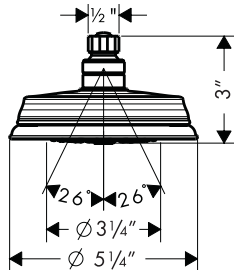

Trim, ThermoBalance III Shower Set with Lever Handle

06114XX0

Product Features

- Set includes ThermoBalance III valve trim, Cromo C 100 3-jet showerhead with arm, Cromo C 100 3-jet handshower with 63" Techniflex hose, wallbar, wall outlet, three body jets
- Max. flow rate of showerhead and handshower 2.5 gpm
- Max. flow rate of bodysprays 1 gpm each
- Thermostatic mixing valve with 100° safety stop, integrated volume control and three-way diverter
- Valve controls three functions
- Max. flow rate of valve 6.0 gpm @ 44 psi

Code Compliance

Valve trim 06067XX0 meets or exceeds the following:

- ASME A112.18.1
- CSA B125.1
- ASSE 1016
- Listed by IAPMO

Available Finishes

Chrome	06114000
Oil Rubbed Bronze	06114620
Brushed Nickel	06114820
Polished Nickel	06114830