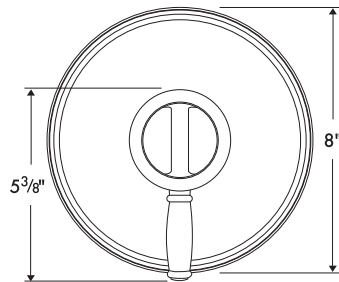

Trim, ThermoBalance III Shower Set with Lever Handle

06114XX0

Product Features

- Set includes ThermoBalance III valve trim, Cromo C 100 3-jet showerhead with arm, Cromo C 100 3-jet handshower with 63" Techniflex hose, wallbar, wall outlet, three body jets
- Max. flow rate of showerhead and handshower 2.5 gpm
- Max. flow rate of bodysprays 1 gpm each
- Thermostatic mixing valve with 100° safety stop, integrated volume control and three-way diverter
- Valve controls three functions
- Max. flow rate of valve 6.0 gpm @ 44 psi

Code Compliance

Valve trim 06067XX0 meets or exceeds the following:

- ASME A112.18.1
- CSA B125.1
- ASSE 1016
- Listed by IAPMO

Available Finishes

Chrome	06114000
Oil Rubbed Bronze	06114620
Brushed Nickel	06114820
Polished Nickel	06114830