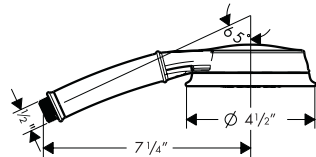

Trim, ThermoBalance III Shower Set with Lever Handle

06114XX0

Product Features

- Set includes ThermoBalance III valve trim, Cromo C 100 3-jet showerhead with arm, Cromo C 100 3-jet handshower with 63" Techniflex hose, wallbar, wall outlet, three body jets
- Max. flow rate of showerhead and handshower 2.5 gpm
- Max. flow rate of bodysprays 1 gpm each
- Thermostatic mixing valve with 100° safety stop, integrated volume control and three-way diverter
- Valve controls three functions
- Max. flow rate of valve 6.0 gpm @ 44 psi

Code Compliance

Valve trim 06067XX0 meets or exceeds the following:

- ASME A112.18.1
- CSA B125.1
- ASSE 1016
- Listed by IAPMO

Available Finishes

Chrome	06114000
Oil Rubbed Bronze	06114620
Brushed Nickel	06114820
Polished Nickel	06114830