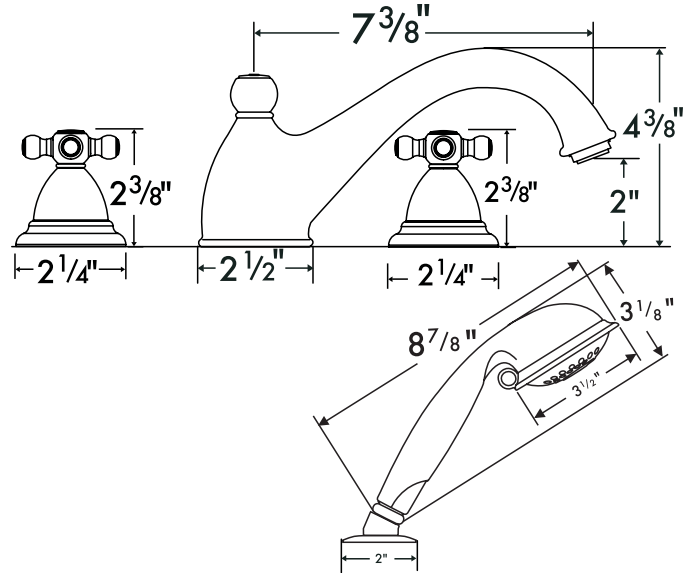

Trim, Limbo™ 4-Hole Tub Filler 06113XX0

Available in Chrome (00), Oil Rub Bronze (62), Brushed Nickel (82)

Product Specification

Cross handles

Solid brass

Retroaktiv handshower

two spray modes - normal and massage

flow rate 2.5 gpm

Rubit™ cleaning system

Protection against back siphonage provided by check valve

Spout with integral diverter

Requires rough valve 06646000

hansgrohe