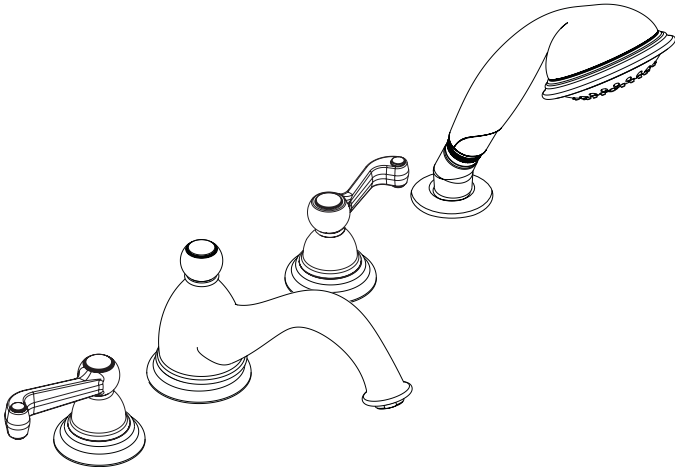

# Trim, Limbo™ 4-Hole Tub Filler

06112XX0

Available in Chrome (00), Oil Rub Bronze (62), Brushed Nickel (82)

## Product Specification

Scroll handles

Solid brass

Retroaktiv handshower

two spray modes - normal and massage

flow rate 2.5 gpm

Rubit™ cleaning system

Protection against back siphonage provided by check valve

Spout with integral diverter

Requires rough valve 06646000

**hansgrohe**