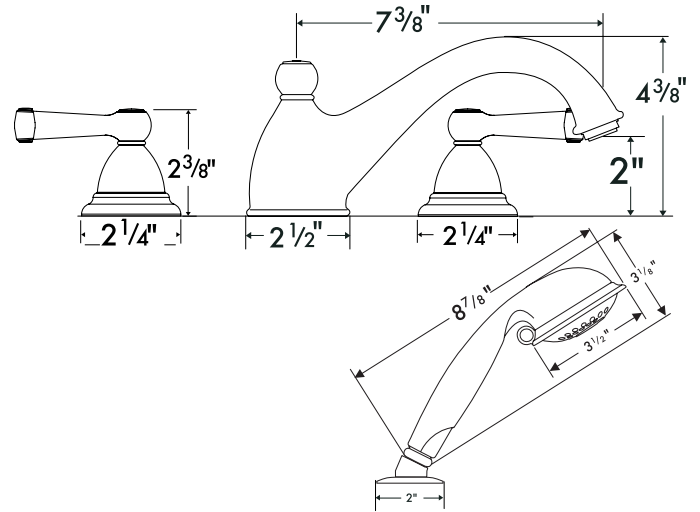

# Trim, Limbo™ 4-Hole Tub Filler

06112XX0

Available in Chrome (00), Oil Rub Bronze (62), Brushed Nickel (82)

## Product Specification

Scroll handles

Solid brass

Retroaktiv handshower

two spray modes - normal and massage

flow rate 2.5 gpm

Rubit™ cleaning system

Protection against back siphonage provided by check valve

Spout with integral diverter

Requires rough valve 06646000

**hansgrohe**