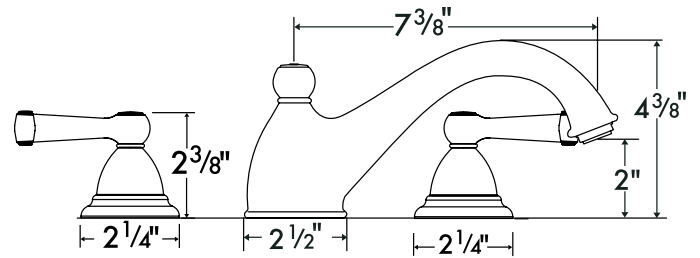

# Trim, Limbo™ 3-Hole Tub Filler 06108XX0

Available in Chrome (00), Oil Rub Bronze (62), Brushed Nickel (82)

## Product Specification

Solid brass  
Scroll handles  
Requires rough 06607000 (not included)

**hansgrohe**