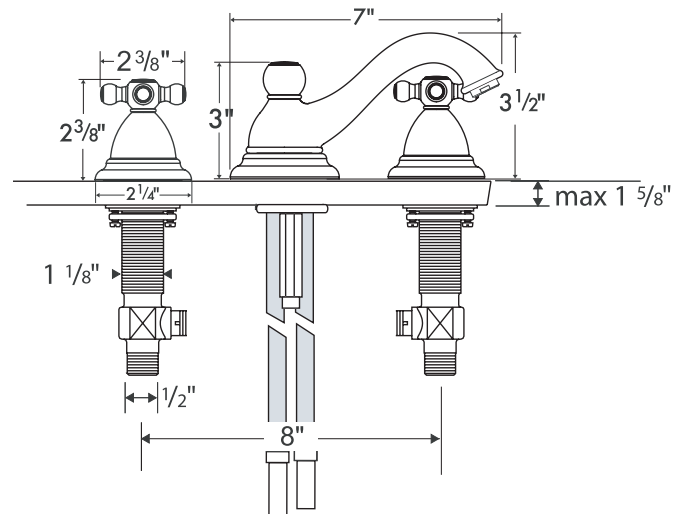

Limbo™ Widespread Lav Set 06106XX0

Available in Chrome (00), Oil Rub Bronze (62), Brushed Nickel (82)

Product Specification

Solid brass

Cross handles

Versatile mounting system – will accommodate a variety of installations*

90° ceramic cartridges

Cascade no-clog aerator

2.2 gpm

Includes pop-up drain

Requires 1/2" supply lines (not included)

Hole size in mounting surface: valves 1 1/4", spout 1 3/8"

Max. thickness of mounting surface: 1 5/8"

*Due to the size of the handle deco-rings, this unit cannot be used in a 4" application.

hansgrohe