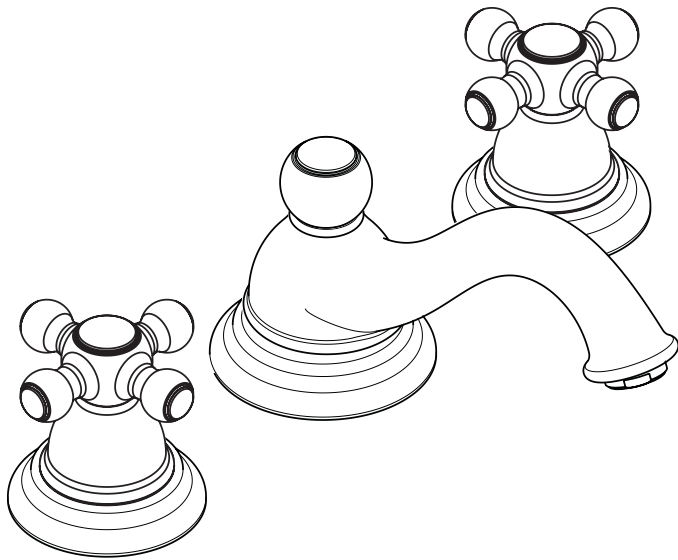

Limbo™ Widespread Lav Set 06106XX0

Available in Chrome (00), Oil Rub Bronze (62), Brushed Nickel (82)

Product Specification

Solid brass

Cross handles

Versatile mounting system – will accommodate a variety of installations*

90° ceramic cartridges

Cascade no-clog aerator

2.2 gpm

Includes pop-up drain

Requires 1/2" supply lines (not included)

Hole size in mounting surface: valves 1 1/4", spout 1 3/8"

Max. thickness of mounting surface: 1 5/8"

*Due to the size of the handle deco-rings, this unit cannot be used in a 4" application.

hansgrohe