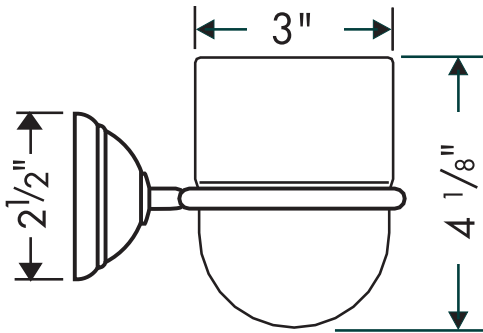

Product Features

- Wall-mounted
- Solid brass holder
- Anti-shatter polymer tumbler

Available Finishes

Chrome	06090000
Oil Rubbed Bronze	06090620
Brushed Nickel	06090820
Polished Nickel	06090830
Rubbed Bronze	06090920

The measurements shown are for reference only.

Products and specifications shown are subject to change without notice.

Specification sheet revised 1/2009