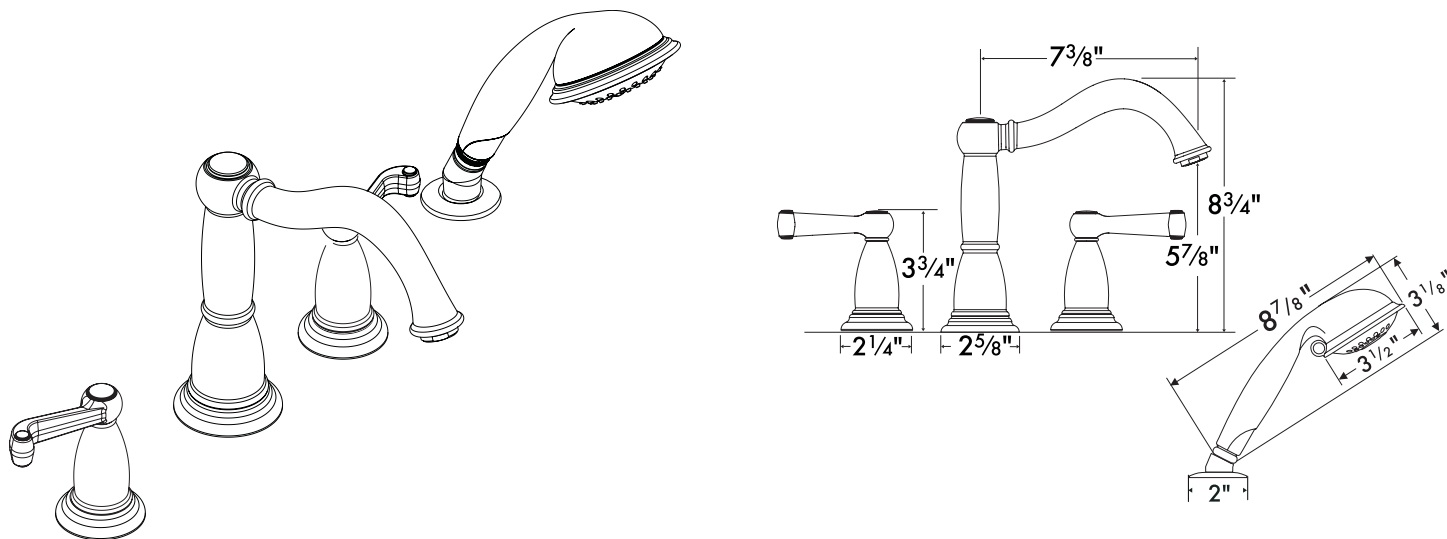

Trim, Tango™ 4-Hole Tub Filler 06047XX0

Available in Chrome (00), Oil Rub Bronze (62), Brushed Nickel (82), Polished Nickel (83)

Product Specification

Scroll handles

Solid brass

Retroaktiv handshower

two spray modes - normal and massage

flow rate 2.5 gpm

Rubit™ cleaning system

Protection against back siphonage provided by check valve

Spout with integral diverter

Requires rough valve 06646000

hansgrohe