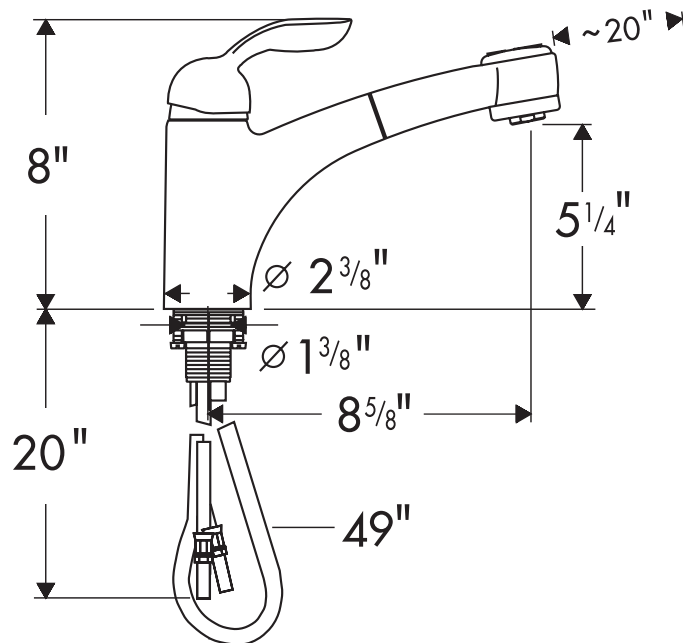

Solaris Single-Hole Kitchen Faucet 06544XX0

Available in Chrome (00), Steel Optik (86)

Product Specification

Solid brass

M3 Ceramic cartridge

Pull-out handspray

Full and needle spray

Hole size in mounting surface 1 1/2"

Max. mounting surface depth 2 1/4"

Max. flow rate 2.2 gpm

Spout swivels 150°

ADA compliant

3/8" supply hoses – requires 3/8" compression fittings (not included)

hansgrohe