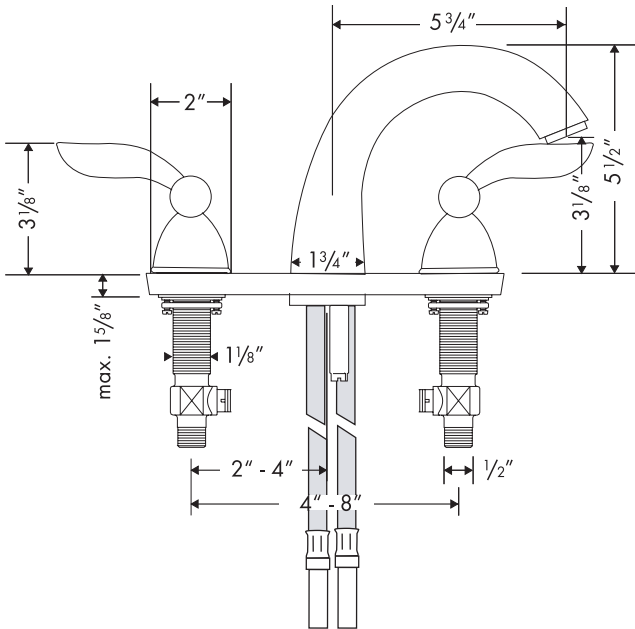

## Product Features

- Lever handles
- Solid brass
- 90° Ceramic cartridges
- Flexible connection hoses accommodate a variety of installations
- Cascade no-clog aerator
- 2.2 gpm max.
- Includes pop-up drain

## Installation Notes

- Requires 1/2" supply lines
- Hole sizes in mounting surface: valves 1 1/4", spout 1 3/8"
- Max. mounting surface thickness: 1 5/8"

The measurements shown are for reference only.

Products and specifications shown are subject to change without notice.