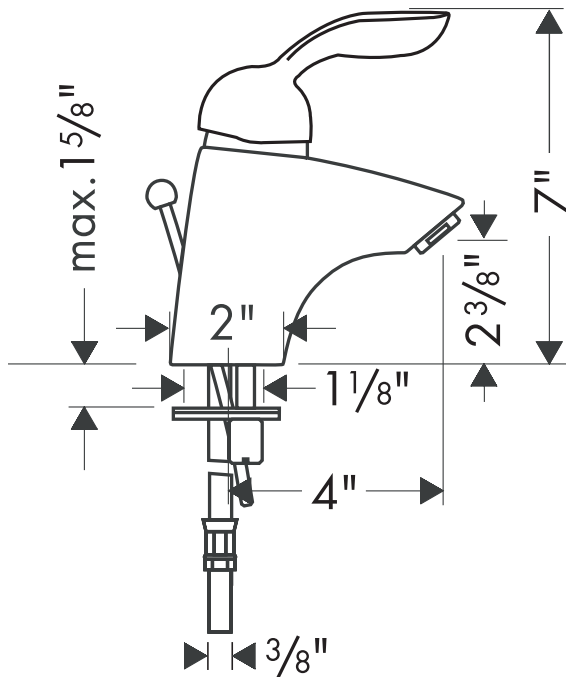

Solaris™ E Single-Hole Lavatory Faucet

06631XX0

Product Features

- Single-hole mounting
- Lever handle
- Solid brass
- Ceramic cartridge with Boltic™ handle lock
- Cascade no-clog aerator
- 2.2 gpm max.
- Includes pop-up drain

Installation Notes

- 3/8" supply hoses – requires 3/8" compression fittings

The measurements shown are for reference only.

Products and specifications shown are subject to change without notice.

Specification sheet revised 01/2008